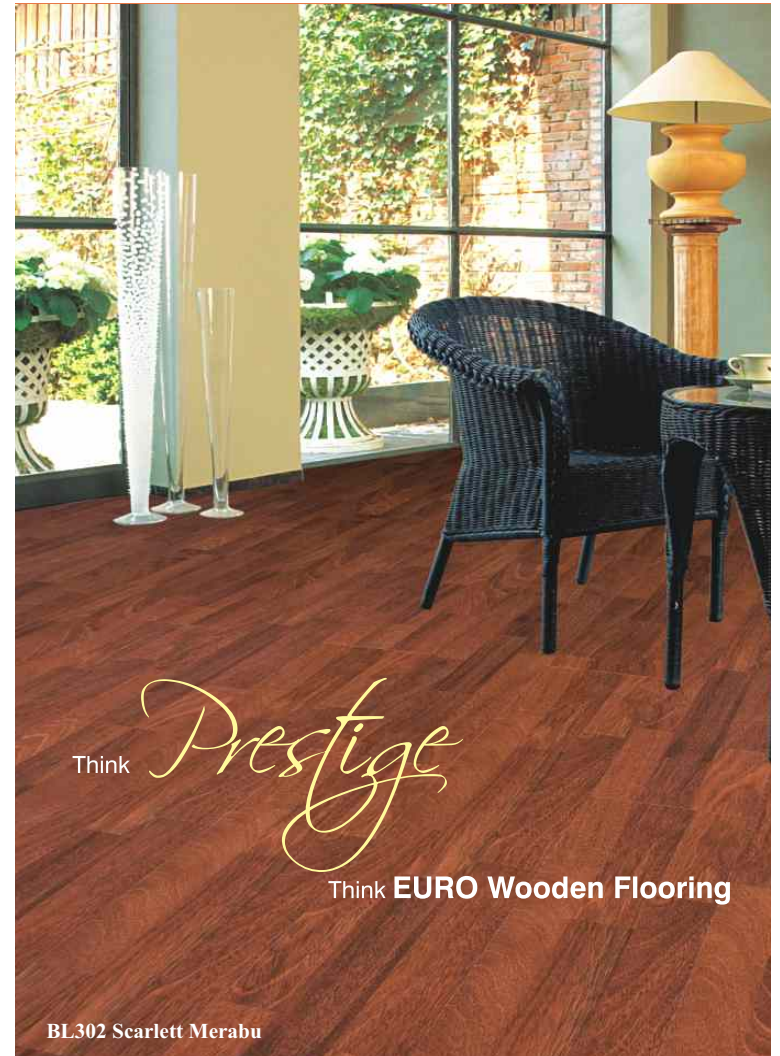

AC4

BL302 Scarlett Merabu

Laminate Elegance ST AC4

- Smooth textured (ST) Surface
- Highly sound & Moisture resistance
- Feel the nature beneath your feet.
- Multiple reinstallation
- Widest range of antique laminate flooring.
- Quantity Per Box - 20.40 sq.ft
- No. of Planks Per Box - 8 Nos