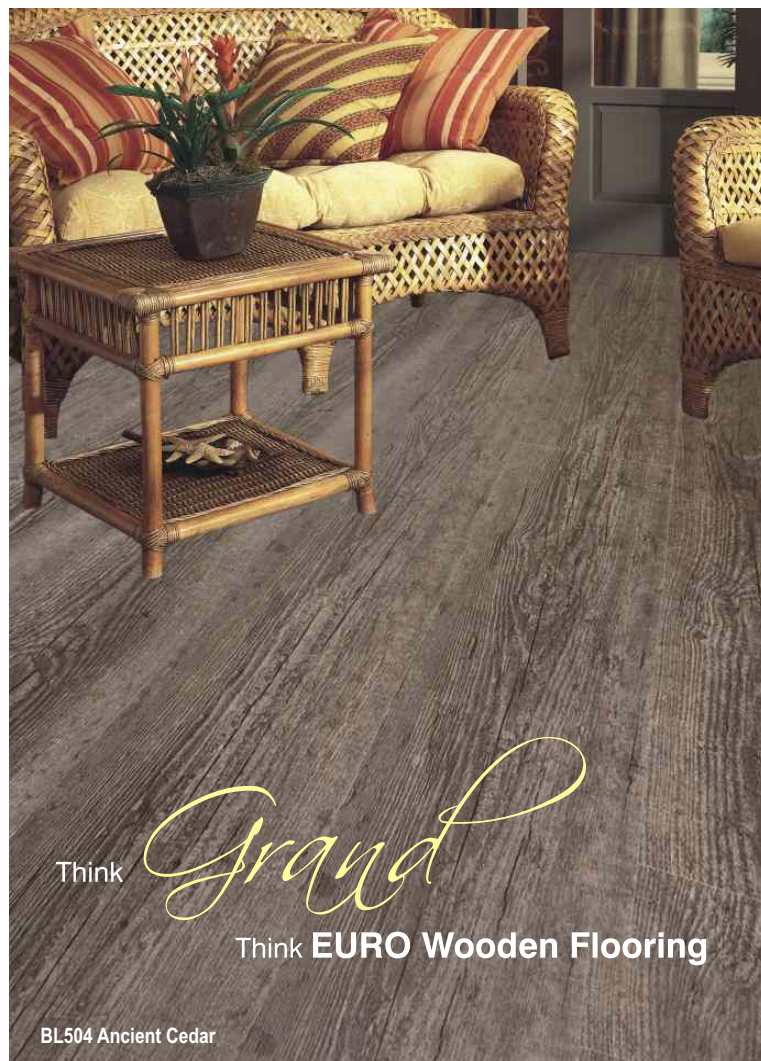

Think *Grand*
Think **EURO Wooden Flooring**

BL504 Ancient Cedar